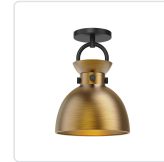

## WALDO SF411309

FIXTURE DIMENSIONS	D8-3/4" x H12"
LAMP TYPE	E26
MAX WATTAGE	60W
BULB QTY	1
BULBS INCLUDED	No
VOLTAGE	120V
MATERIAL	Steel
LOCATION	Dry
CANOPY DIMENSIONS	D6" x H7/8"
PAINT FINISH	AG01; MB01;

### AVAILABLE FINISHES:

SF411309AG  
Aged Gold

SF411309AGMB  
Aged Gold/Matte  
Black

SF411309MBAG  
Matte Black/Aged  
Gold

\*For complete warranty terms, please visit: [www.aloralighting.com/warranty](http://www.aloralighting.com/warranty)