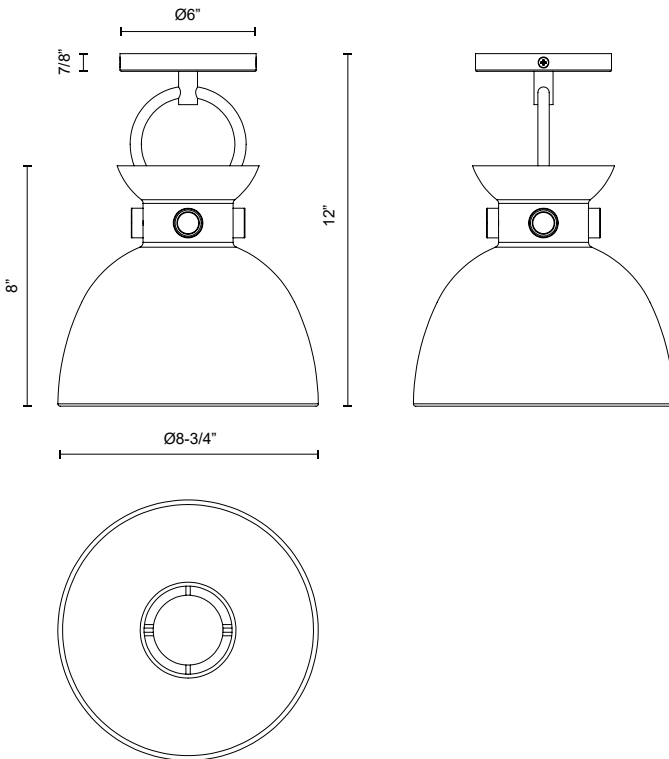

alora mood

P. 1.855.855.8926

CANADA: 19054 28TH Avenue Surrey - BC V3Z 6M3

USA: 3035 E. Lone Mountain Rd - Las Vegas, NV, 89081

WALDO SF411309

FIXTURE DIMENSIONS	D8-3/4" x H12"
LAMP TYPE	E26
MAX WATTAGE	60W
BULB QTY	1
BULBS INCLUDED	No
VOLTAGE	120V
MATERIAL	Steel
LOCATION	Dry
CANOPY DIMENSIONS	D6" x H7/8"
PAINT FINISH	AG01; MB01;

[D - Diameter, L - Length, W - Width, H - Height, E - Extension]

AVAILABLE FINISHES:

*For complete warranty terms, please visit: www.aloralighting.com/warranty

WWW.ALORAMOOD.COM

© 2023 KUZCO LIGHTING. ALL RIGHTS RESERVED.