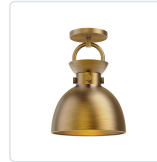

## WALDO SF411309

FIXTURE DIMENSIONS	D8-3/4" x H12"
LAMP TYPE	E26
MAX WATTAGE	60W
BULB QTY	1
BULBS INCLUDED	No
VOLTAGE	120V
MATERIAL	Steel
LOCATION	Dry
CANOPY DIMENSIONS	D6" x H7/8"
PAINT FINISH	AG01; MB01;

### AVAILABLE FINISHES:

SF411309AG  
Aged Gold

SF411309AGMB  
Aged Gold/Matte  
Black

SF411309MBAG  
Matte Black/Aged  
Gold

\*For complete warranty terms, please visit: [www.aloralighting.com/warranty](http://www.aloralighting.com/warranty)